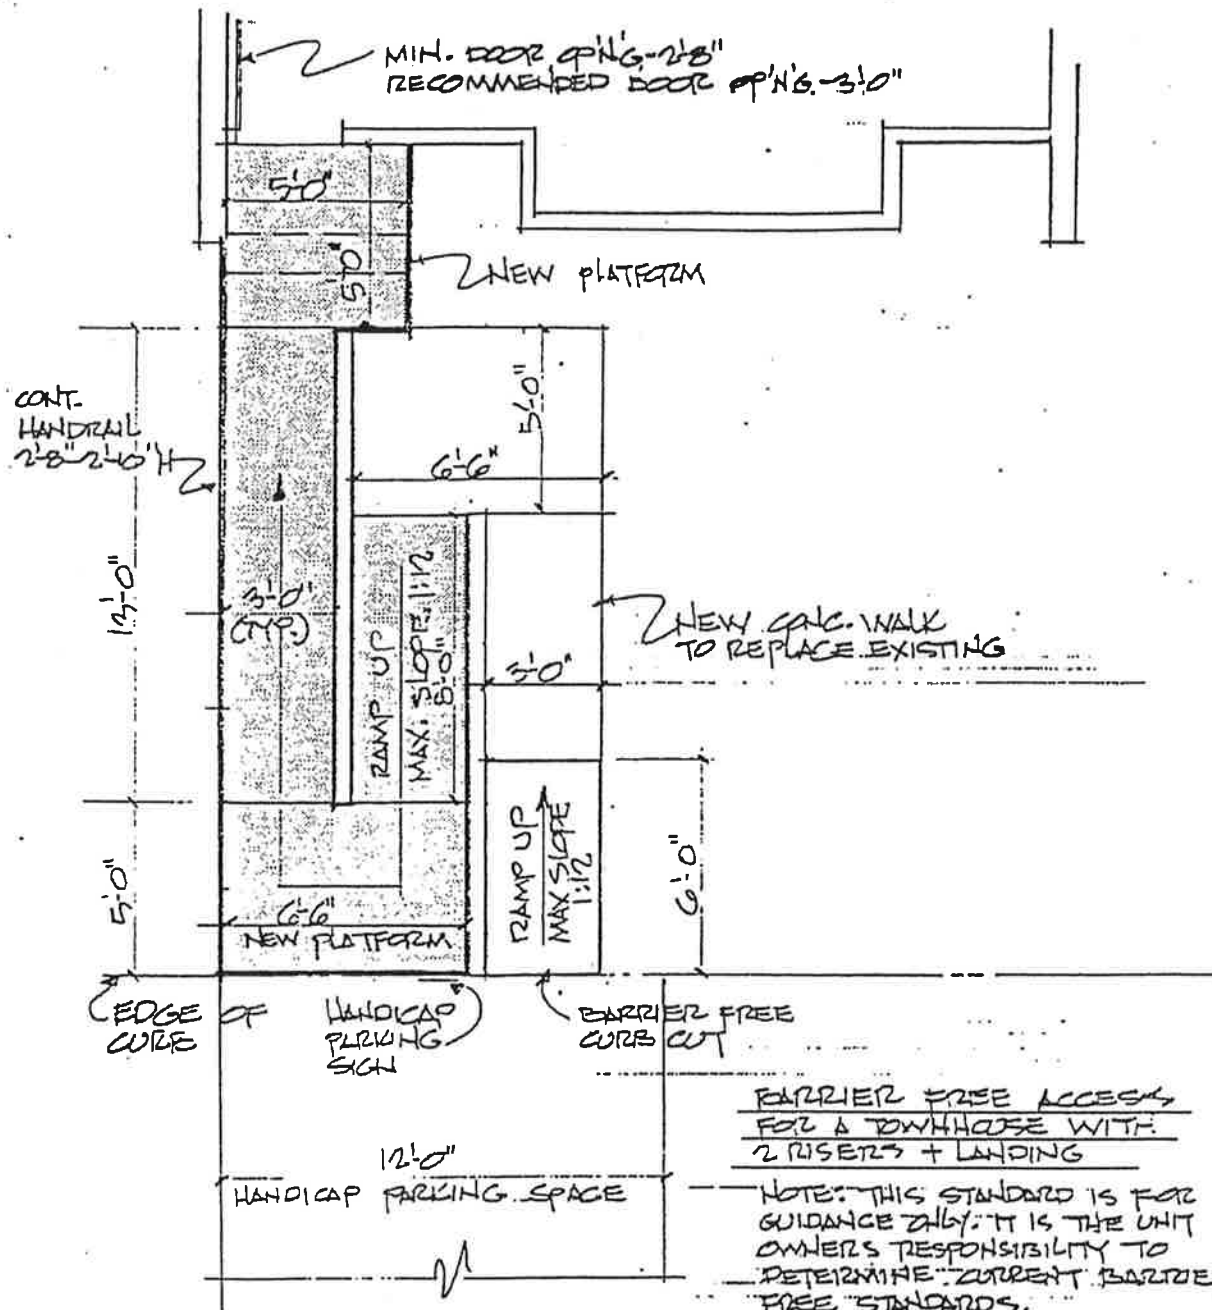

#2
469

ARCHITECTURAL CONTROL STANDARDS

for
TWIN RIVERS COMMUNITY TRUST
92 Twin Rivers Drive West
East Windsor, New Jersey 08520
(609) 443-1113

HANDICAP ACCESS

S
13b