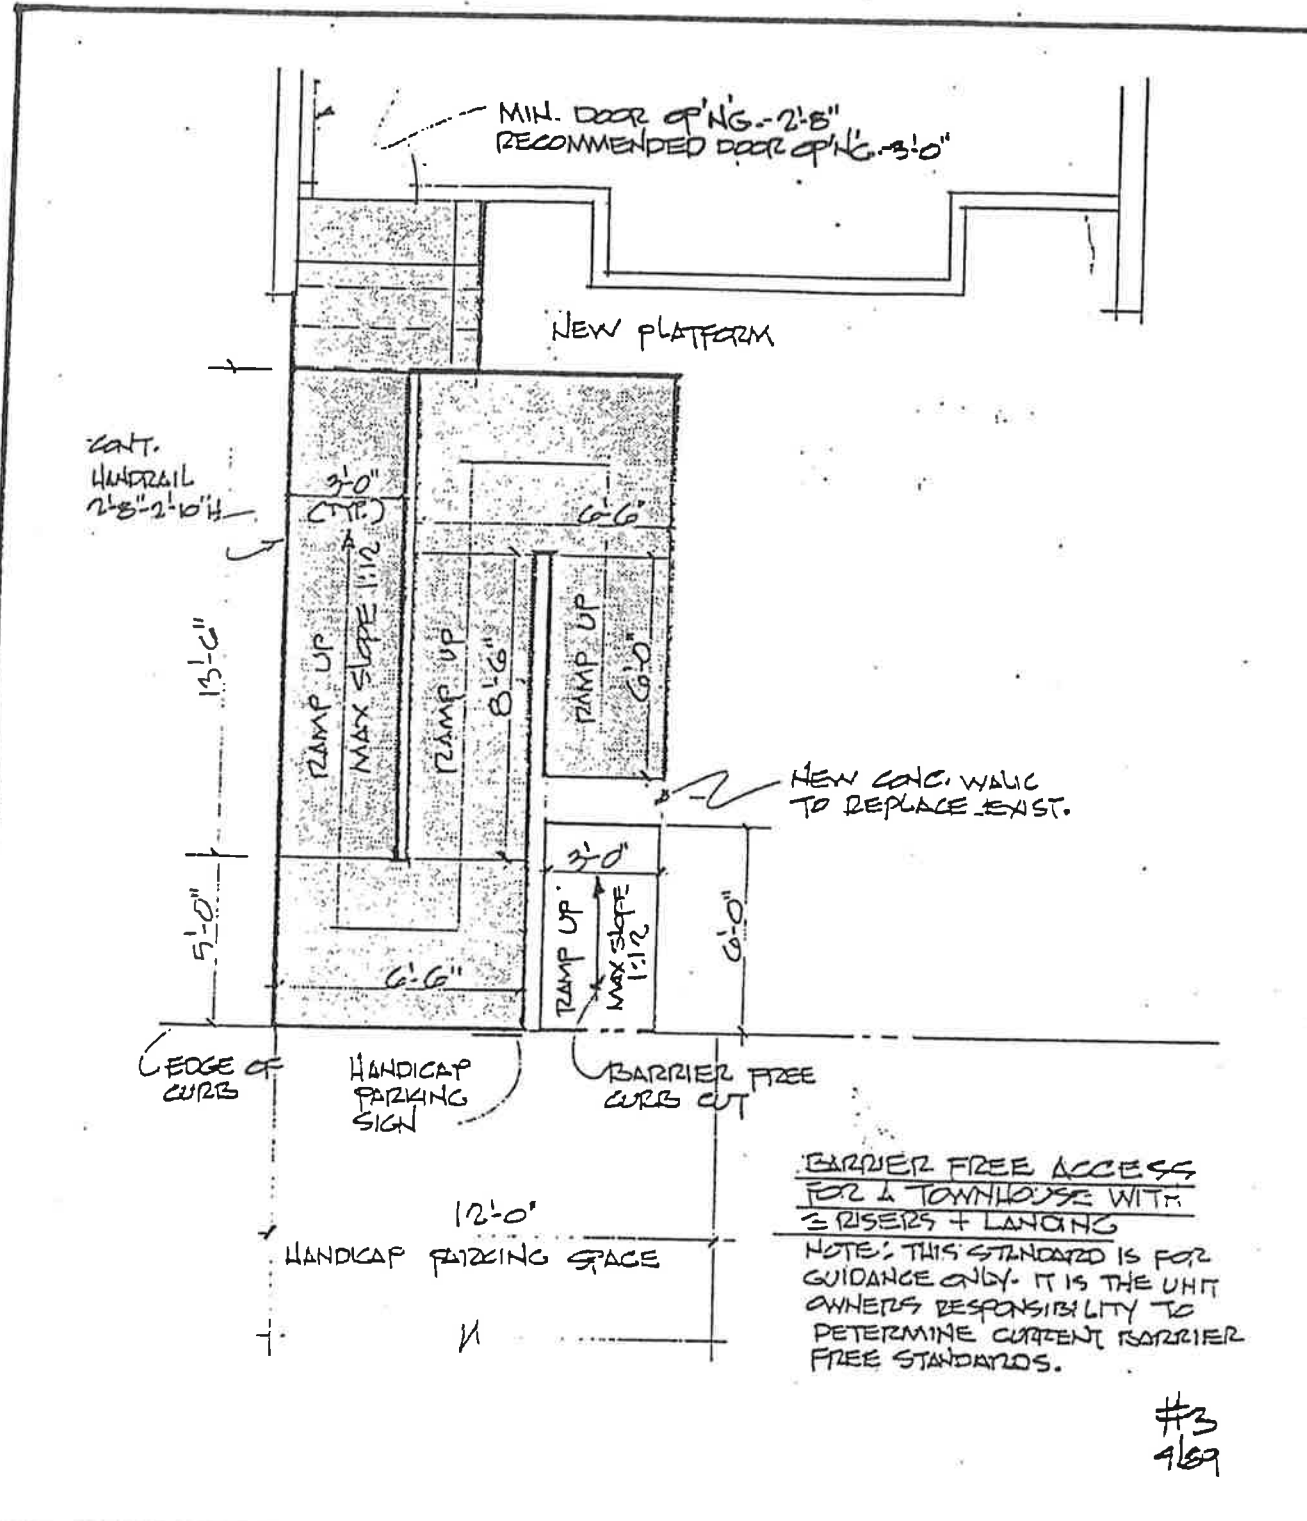

HANDICAP ACCESS

S
13b

ARCHITECTURAL CONTROL STANDARDS

for
 TWIN RIVERS COMMUNITY TRUST
 92 Twin Rivers Drive West
 East Windsor, New Jersey 08520
 (609) 443-1113

**HANDICAP
 ACCESS**

**S
 13c**